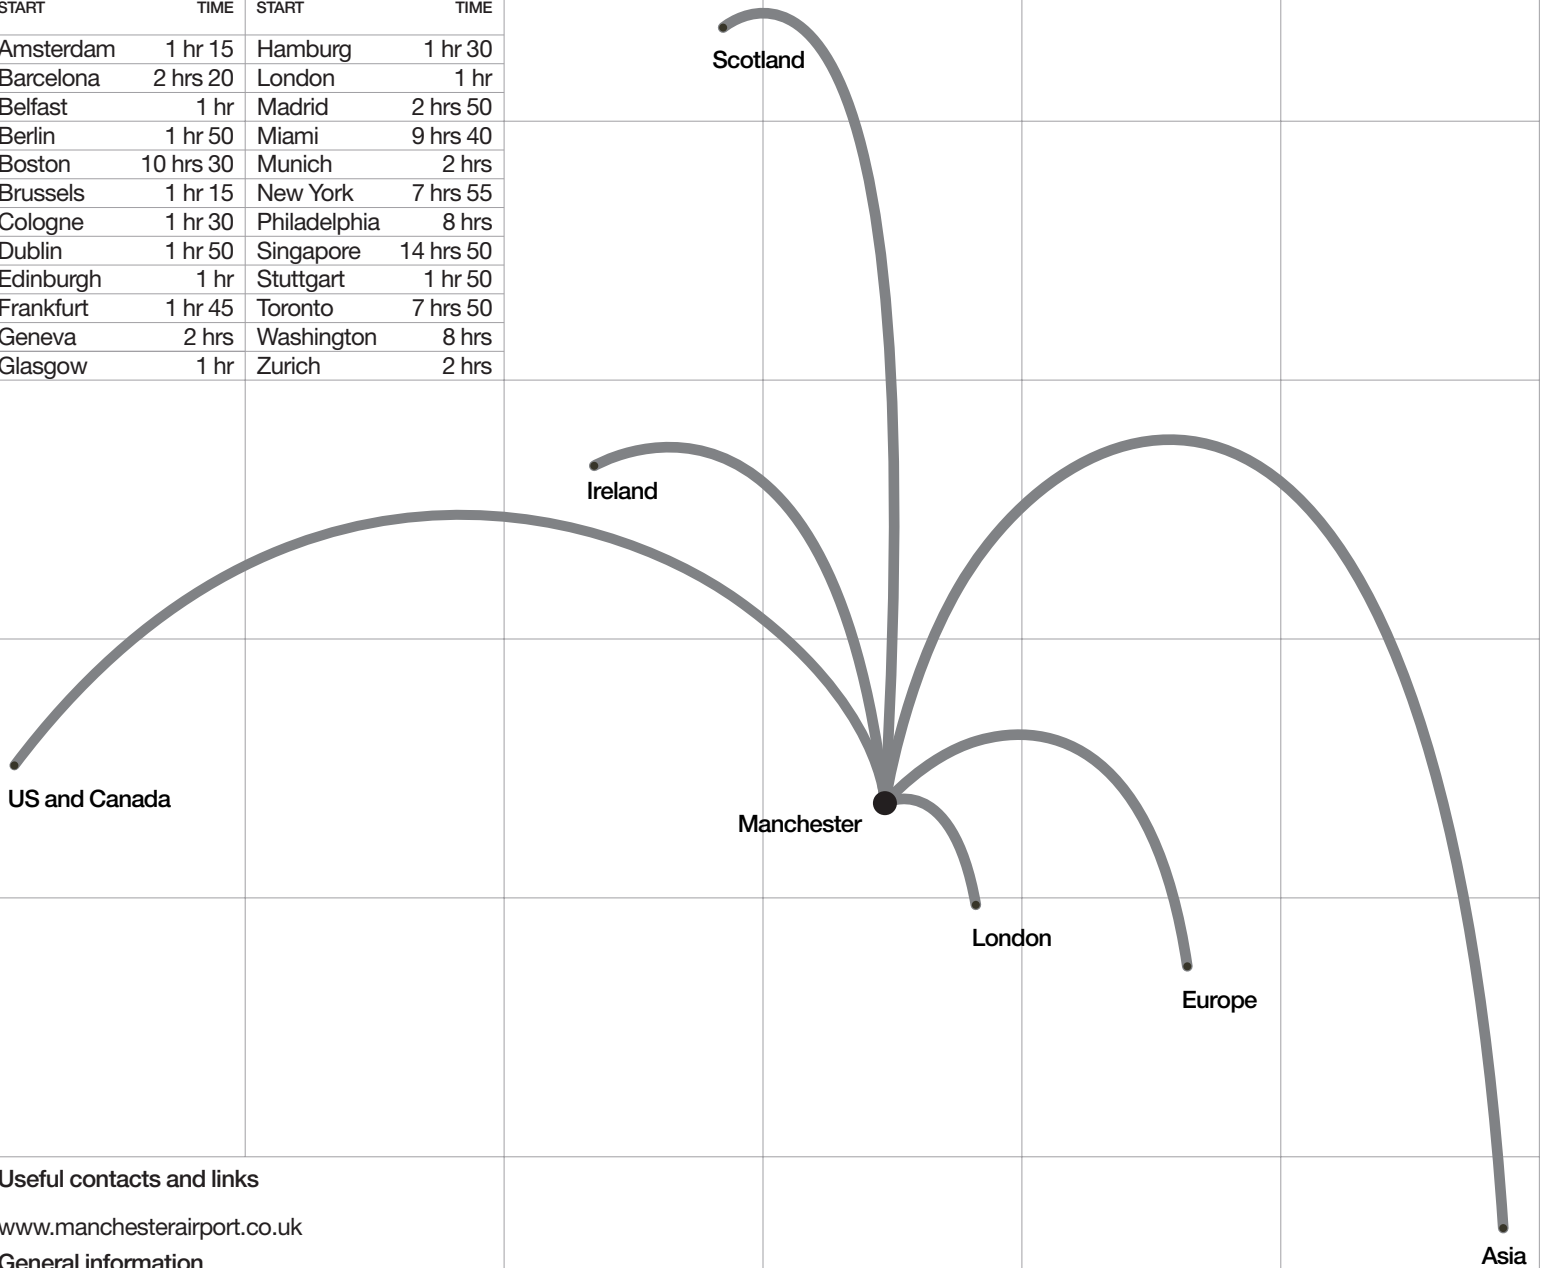

By air

JOURNEY START	JOURNEY TIME	JOURNEY START	JOURNEY TIME
Amsterdam	1 hr 15	Hamburg	1 hr 30
Barcelona	2 hrs 20	London	1 hr
Belfast	1 hr	Madrid	2 hrs 50
Berlin	1 hr 50	Miami	9 hrs 40
Boston	10 hrs 30	Munich	2 hrs
Brussels	1 hr 15	New York	7 hrs 55
Cologne	1 hr 30	Philadelphia	8 hrs
Dublin	1 hr 50	Singapore	14 hrs 50
Edinburgh	1 hr	Stuttgart	1 hr 50
Frankfurt	1 hr 45	Toronto	7 hrs 50
Geneva	2 hrs	Washington	8 hrs
Glasgow	1 hr	Zurich	2 hrs

Useful contacts and links

www.manchesterairport.co.uk

General information
+44 (0)161 489 3000

Arrivals and Departure information
+44 (0)90 10 10 1000